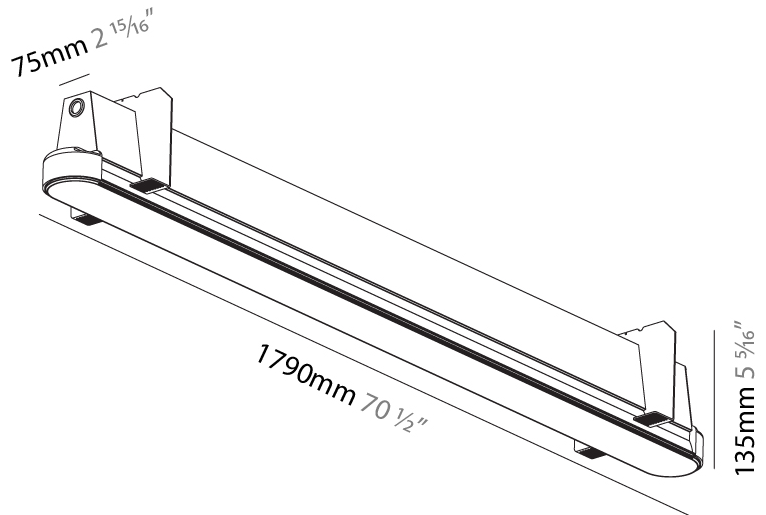

Shape: Oblong
Length (mm): 1790
Length (in): 70 1/2
Width (mm): 75
Width (in): 2 15/16
Height (mm): 135
Height (in): 5 5/16
Ceiling Thickness (mm): 10 / 12.5 / 15
Ceiling Thickness (in): 3/8 or 1/2 or 9/16
Min. Recessing Depth (mm): 170
Min. Recessing Depth (in): 6 11/16
Light Distribution: Direct
Weight (kg): 7.141
Weight (lbs): 15.71
Installation Requirement: Ceiling Thickness: 10mm / 12mm / 15mm
Diffuser: PMMA - Opal
Fixture Finish: SSR / BKV / CWI / CRY / HAB / LAG / UFT / ITA / RUA / RUR / MIC / FTG / MYG / TWT / LOD / PUS / FRO / FUP / KIA / POP / BLS / SPG / MEY / GOH / GUM / CHC / COM / ABZ / JAG / OBR / MOS / ROR
Fixture Material: Aluminum
Cut-out Measurements: 1808mm / 71 3/16" x 92mm / 3 5/8"
Upon Request: Unique Sizes Unique Ceiling Thickness

ELECTRICAL

Lamp Type: LED (Zhaga Standard)
Input Wattage (W): 30.4
Total Output Wattage (W): 24 / 19.2 (3500K)
Dimming: 0-10V Dimming / Phase Dimming (120Vac Only)
Driver Included: Yes
Driver Location: Integrated
Driver Type: Constant Current - 120 / 277Vac
Driver Class: Class 2
Input Voltage (V): 120 - 277
Constant Current (MA): 350 / 600 (3500K)

LED

Color Temperature (°K): 3000 / 3500 / 4000
Max. Delivered Lumen (lm): 2050 / 2127 / 2170
CRI: >90 CRI
Lamp Life (hrs): 50000
Upon Request: Special Color Temperature RGB-W Tunable White CRI (no minimum qty) price increase + longer lead time

OPTICAL

RATINGS AND CERTIFICATIONS

Certified By: Certified for North American Standards
IP rating: IP20