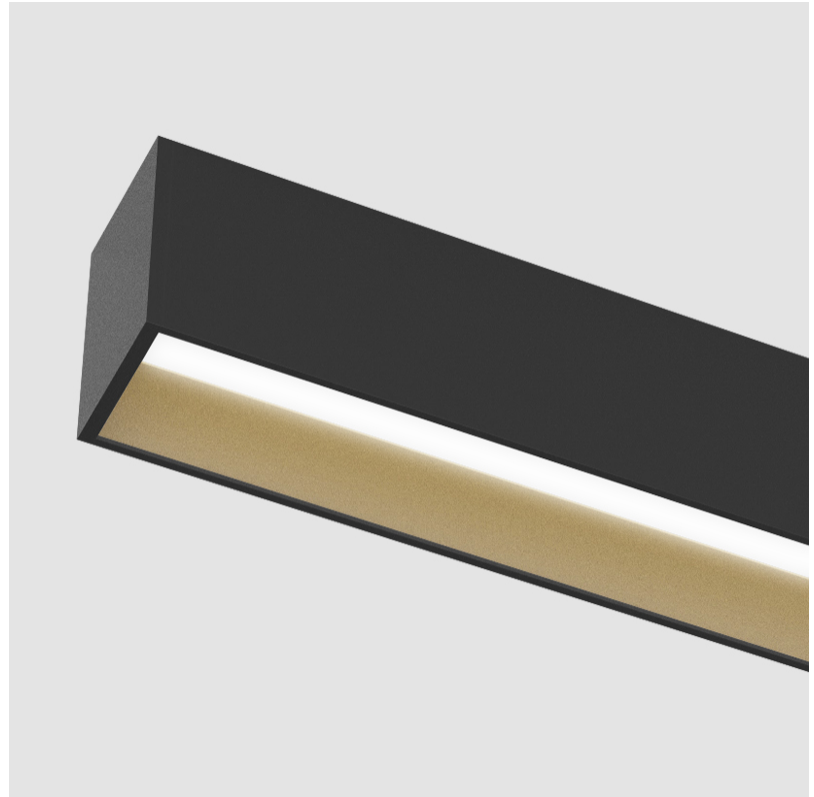

1. To build a product code in our configurator select the specify button on the base model # product page
2. To build a manual product code on this datasheet choose from the options listed below in blue font and add the suffix to the base model #

GENERAL

Series: Groove
Subseries: Groove Square
Brand: Prolicht
Division: Architectural
Mounting Type: Surface
Mounting Location: Ceiling
Subcategory: Profile

PHYSICAL

Shape: Rectangle
Length (mm): 1735
Length (in): 68 ⁵/₁₆
Width (mm): 80
Width (in): 3 ¹/₈
Height (mm): 120
Height (in): 4 ³/₄
Light Distribution: Direct
Weight (kg): 7.445
Weight (lbs): 16.38
Diffuser: PMMA - Opal
Fixture Finish: ANA / SSR / BKV / CWI / CRY / HAB / MSR / UFT / ITA / RUA / OGR / FTG / MYG / RWR / LOD / PUS / FRO / FUP / KIA / POP / BLS / SPG / MEY / GOH / GUM / CHC / COM / ABZ / JAG / OBR / MOS / ROR
Fixture Material: Aluminum

ELECTRICAL

Lamp Type: LED (Zhaga Standard)
Input Wattage (W): 30.4
Total Output Wattage (W): 24 / 19.2 (3500K)
Dimming: 0-10V Dimming / Phase Dimming (120Vac Only)
Driver Included: Yes
Driver Location: Integrated
Driver Type: Constant Current - 120 / 277Vac
Driver Class: Class 2
Input Voltage (V): 120 - 277
Constant Current (MA): 350 / 600 (3500K)

LED

Color Temperature (°K): 3000 / 3500 / 4000
Max. Delivered Lumen (lm): 2050 / 2127 / 2170
CRI: >90 CRI
Lamp Life (hrs): 50000

OPTICAL

RATINGS AND CERTIFICATIONS

Certified By: Certified for North American Standards
IP rating: IP20