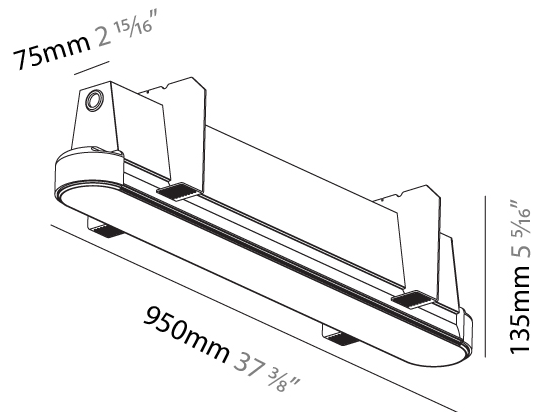

PHYSICAL

Shape: Oblong
Length (mm): 950
Length (in): 37 ³/₈
Width (mm): 75
Width (in): 2 ¹⁵/₁₆
Height (mm): 135
Height (in): 5 ⁵/₁₆
Ceiling Thickness (mm): 10 / 12.5 / 15
Ceiling Thickness (in): 3/8 or 1/2 or 9/16
Min. Recessing Depth (mm): 170
Min. Recessing Depth (in): 6 ¹¹/₁₆
Light Distribution: Direct
Weight (kg): 4.115
Weight (lbs): 9.1
Installation Requirement: Ceiling Thickness: 10mm / 12mm / 15mm
Diffuser: PMMA - Opal
Fixture Finish: SSR / BKV / CWI / CRY / HAB / LAG / UFT / ITA / RUA / RUR / MIC / FTG / MYG / TWT / LOD / PUS / FRO / FUP / KIA / POP / BLS / SPG / MEY / GOH / GUM / CHC / COM / ABZ / JAG / OBR / MOS / ROR
Fixture Material: Aluminum
Cut-out Measurements: 968mm / 38 1/8" x 92mm / 3 5/8"
Upon Request: Unique Sizes Unique Ceiling Thickness

ELECTRICAL

Lamp Type: LED (Zhaga Standard)
Input Wattage (W): 15.2
Total Output Wattage (W): 12 / 11.1 (3500K)
Dimming: 0-10V Dimming / Phase Dimming (120Vac Only)
Driver Included: Yes
Driver Location: Integrated
Driver Type: Constant Current - 120 / 277Vac
Driver Class: Class 2
Input Voltage (V): 120 - 277
Constant Current (MA): 350 / 375 (3500K)

LED

Color Temperature (°K): 3000 / 3500 / 4000
Max. Delivered Lumen (lm): 1030 / 1058 / 1080
CRI: >90 CRI
Lamp Life (hrs): 50000
Upon Request: Special Color Temperature RGB-W Tunable White CRI (no minimum qty) price increase + longer lead time

OPTICAL

RATINGS AND CERTIFICATIONS

Certified By: Certified for North American Standards
IP rating: IP20