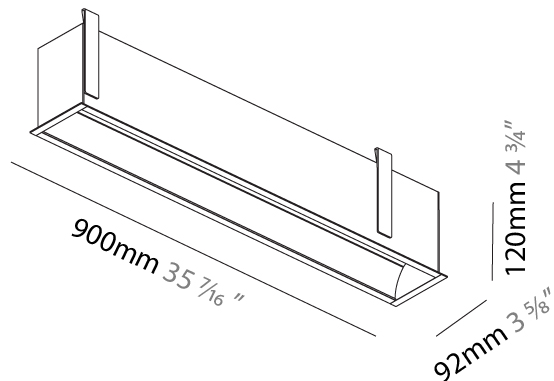

GENERAL

Series: Groove
Subseries: Groove Square
Brand: Prolicht
Division: Architectural
Mounting Type: Recessed
Mounting Location: Ceiling
Subcategory: Profile

PHYSICAL

Shape: Rectangle
Length (mm): 900
Length (in): 35 7/16
Width (mm): 92
Width (in): 3 5/8
Height (mm): 120
Height (in): 4 3/4
Ceiling Thickness (mm): 10 - 25
Ceiling Thickness (in): 3/8 - 1
Min. Recessing Depth (mm): 160
Min. Recessing Depth (in): 6 5/16
Light Distribution: Direct
Weight (kg): 4.083
Weight (lbs): 9.98
Diffuser: PMMA - Opal
Fixture Finish: [ANA / SSR / BKV / CWI / CRY / HAB / MSR / UFT / ITA / RUA / OGR / FTG / MYG / RWR / LOD / PUS / FRO / FUP / KIA / POP / BLS / SPG / MEY / GOH / GUM / CHC / COM / ABZ / JAG / OBR / MOS / ROR](#)
Fixture Material: Aluminum
Cut-out Measurements: 890mm / 35 1/16" x 85mm / 3 3/8"

ELECTRICAL

Lamp Type: LED (Zhaga Standard)
Input Wattage (W): 15.2
Total Output Wattage (W): 12 / 11.1 (3500K)
[Dimming: 0-10V Dimming / Phase Dimming (120Vac Only)](#)
Driver Included: Yes
Driver Location: Integrated
Driver Type: Constant Current - 120 / 277Vac
Driver Class: Class 2
Input Voltage (V): 120 - 277
Constant Current (MA): 350 / 375 (3500K)

LED

[Color Temperature (*K): 3000 / 3500 / 4000](#)
Max. Delivered Lumen (lm): 1030 / 1058 / 1080
CRI: >90 CRI
Lamp Life (hrs): 50000

OPTICAL

RATINGS AND CERTIFICATIONS

Certified By: Certified for North American Standards
IP rating: IP20