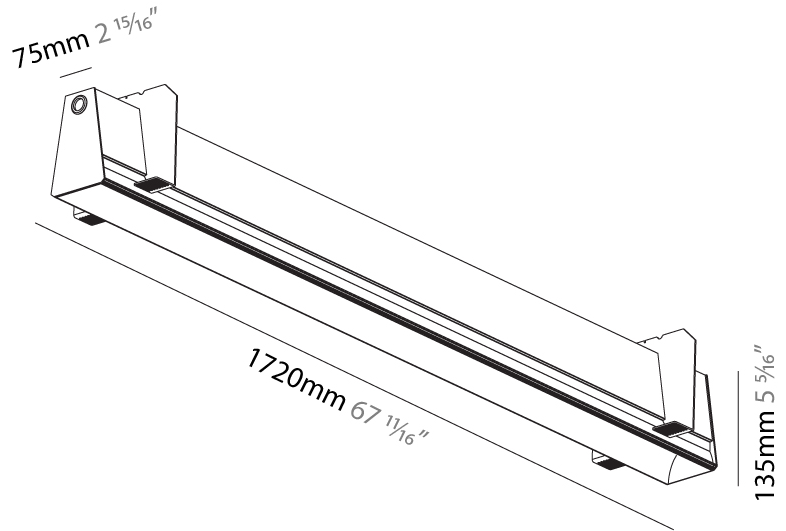

PHYSICAL

Shape: Rectangle
Length (mm): 1720
Length (in): 67 ¹¹/₁₆
Width (mm): 75
Width (in): 2 ¹⁵/₁₆
Height (mm): 135
Height (in): 5 ⁵/₁₆
Ceiling Thickness (mm): 10 / 12.5 / 15
Ceiling Thickness (in): 3/8 or 1/2 or 9/16
Min. Recessing Depth (mm): 170
Min. Recessing Depth (in): 6 ¹¹/₁₆
Light Distribution: Direct
Weight (kg): 6.812
Weight (lbs): 14.99
Diffuser: PMMA - Opal
Fixture Finish: SSR / BKV / CWI / CRY / HAB / LAG / UFT / ITA / RUA / RUR / MIC / FTG / MYG / TWT / LOD / PUS / FRO / FUP / KIA / POP / BLS / SPG / MEY / GOH / GUM / CHC / COM / ABZ / JAG / OBR / MOS / ROR
Fixture Material: Aluminum
Cut-out Measurements: 1730mm / 68 1/8" x 92mm / 3 5/8"
Upon Request: Unique Sizes Unique Ceiling Thickness

ELECTRICAL

Lamp Type: LED (Zhaga Standard)
Input Wattage (W): 30.4
Total Output Wattage (W): 24 / 19.2 (3500K)
Dimming: 0-10V Dimming / Phase Dimming (120Vac Only)
Driver Included: Yes
Driver Location: Integrated
Driver Type: Constant Current - 120 / 277Vac
Driver Class: Class 2
Input Voltage (V): 120 - 277
Constant Current (MA): 350 / 600 (3500K)

LED

Color Temperature (°K): 3000 / 3500 / 4000
Max. Delivered Lumen (lm): 2050 / 2127 / 2170
CRI: >90 CRI
Lamp Life (hrs): 50000
Upon Request: Special Color Temperature RGB-W Tunable White CRI (no minimum qty) price increase + longer lead time

OPTICAL

RATINGS AND CERTIFICATIONS

Certified By: Certified for North American Standards
IP rating: IP20