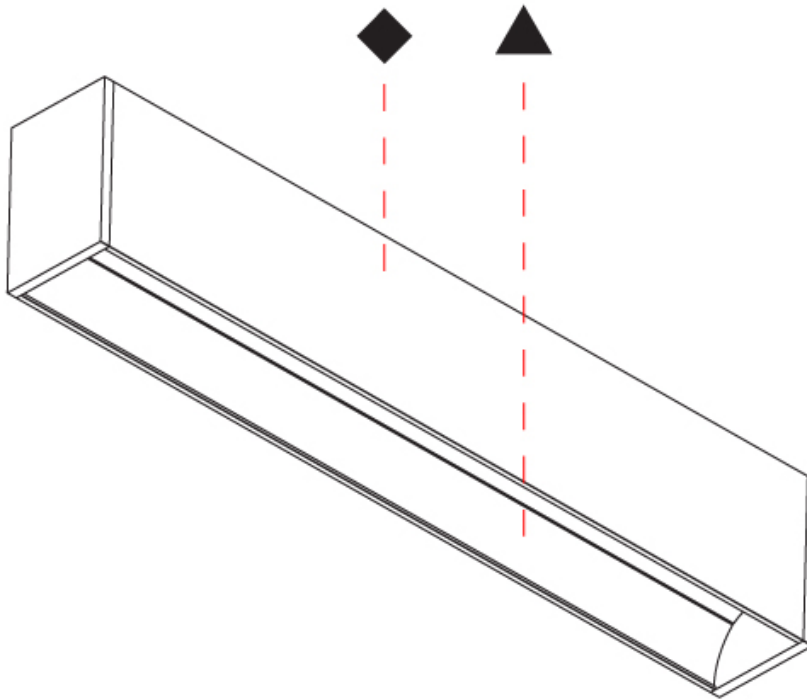

GROOVE SQUARE SURFACE

A3D128-

PROJECT
TYPE
SPECIFIER
QUANTITY
DATE