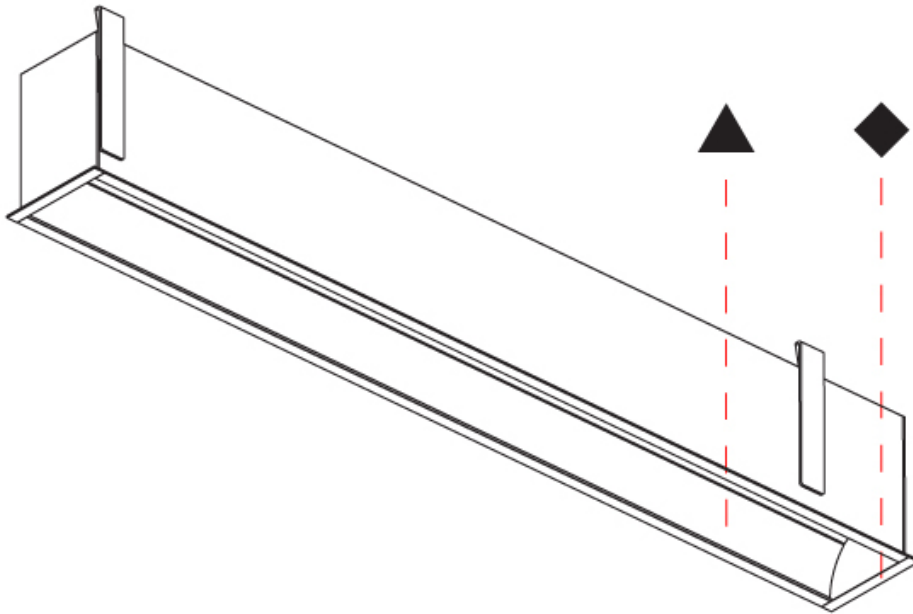

GROOVE SQUARE RECESSED

A35660-

PROJECT	_____
TYPE	_____
SPECIFIER	_____
QUANTITY	_____
DATE	_____