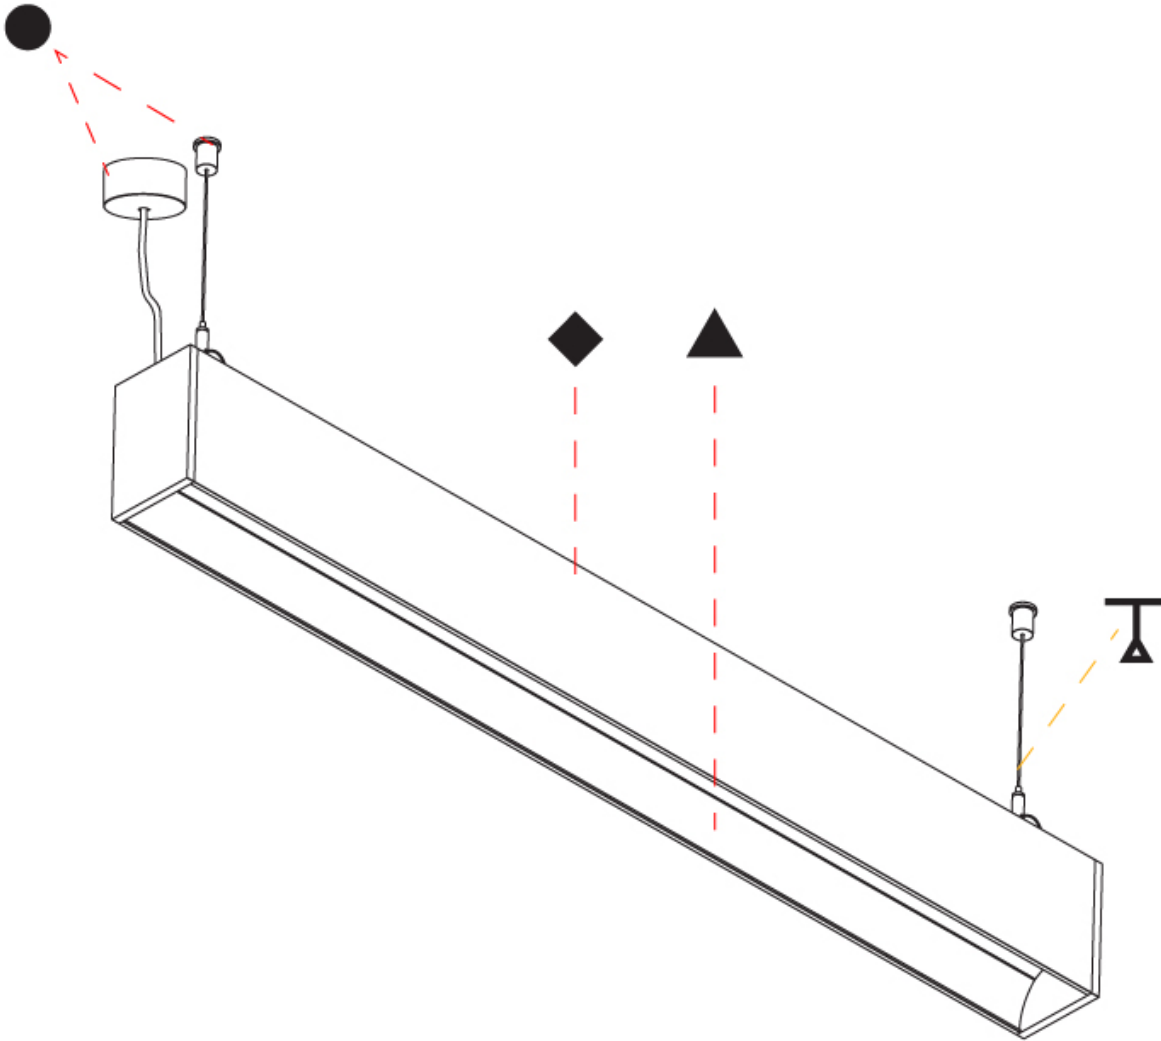

GROOVE SQUARE SUSPENSION

A30813-

PROJECT	_____
TYPE	_____
SPECIFIER	_____
QUANTITY	_____
DATE	_____

A