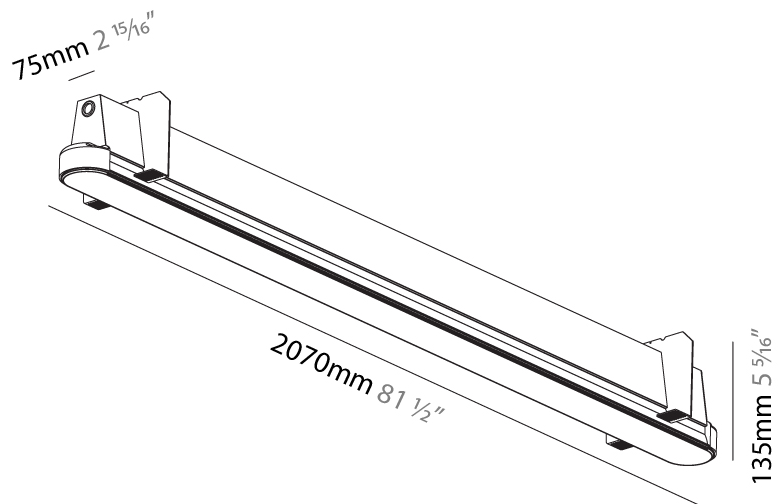

Shape: Oblong
Length (mm): 2070
Length (in): 81 1/2
Width (mm): 75
Width (in): 2 15/16
Height (mm): 135
Height (in): 5 5/16
Ceiling Thickness (mm): 10 / 12.5 / 15
Ceiling Thickness (in): 3/8 or 1/2 or 9/16
Min. Recessing Depth (mm): 170
Min. Recessing Depth (in): 6 11/16
Light Distribution: Direct
Weight (kg): 15.71
Weight (lbs): 17.73
Installation Requirement: Ceiling Thickness: 10mm / 12mm / 15mm
Diffuser: PMMA - Opal
Fixture Finish: SSR / BKV / CWI / CRY / HAB / LAG / UFT / ITA / RUA / RUR / MIC / FTG / MYG / TWT / LOD / PUS / FRO / FUP / KIA / POP / BLS / SPG / MEY / GOH / GUM / CHC / COM / ABZ / JAG / OBR / MOS / ROR
Fixture Material: Aluminum
Cut-out Measurements: 2088mm / 82 3/16" x 92mm / 3 5/8"
Upon Request: Unique Sizes Unique Ceiling Thickness

ELECTRICAL

Lamp Type: LED (Zhaga Standard)
Input Wattage (W): 35.4
Total Output Wattage (W): 28 / 22.4 (3500K)
Dimming: 0-10V Dimming / Phase Dimming (120Vac Only)
Driver Included: Yes
Driver Location: Integrated
Driver Type: Constant Current - 120 / 277Vac
Driver Class: Class 2
Input Voltage (V): 120 - 277
Constant Current (MA): 350 / 700 (3500K)

LED

Color Temperature (°K): 3000 / 3500 / 4000
Max. Delivered Lumen (lm): 2400 / 2479 / 2530
CRI: >90 CRI
Lamp Life (hrs): 50000
Upon Request: Special Color Temperature RGB-W Tunable White CRI (no minimum qty) price increase + longer lead time

OPTICAL

RATINGS AND CERTIFICATIONS

Certified By: Certified for North American Standards
IP rating: IP20