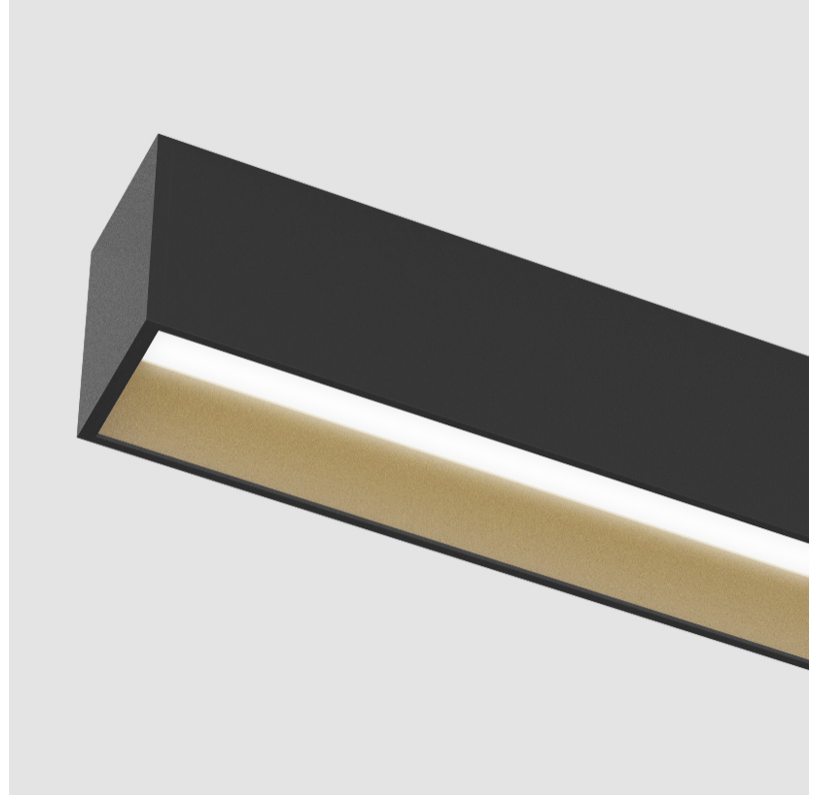

1. To build a product code in our configurator select the specify button on the base model # product page
2. To build a manual product code on this datasheet choose from the options listed below in blue font and add the suffix to the base model #

GENERAL

Series: Groove
Subseries: Groove Square
Brand: Prolicht
Division: Architectural
Mounting Type: Surface
Mounting Location: Ceiling
Subcategory: Profile

PHYSICAL

Shape: Rectangle
Length (mm): 2015
Length (in): 79 ⁵/₁₆
Width (mm): 80
Width (in): 3 ¹/₈
Height (mm): 120
Height (in): 4 ³/₄
Light Distribution: Direct
Weight (kg): 8.541
Weight (lbs): 18.79
Diffuser: PMMA - Opal
Fixture Finish: ANA / SSR / BKV / CWI / CRY / HAB / MSR / UFT / ITA / RUA / OGR / FTG / MYG / RWR / LOD / PUS / FRO / FUP / KIA / POP / BLS / SPG / MEY / GOH / GUM / CHC / COM / ABZ / JAG / OBR / MOS / ROR
Fixture Material: Aluminum

ELECTRICAL

Lamp Type: LED (Zhaga Standard)
Input Wattage (W): 35.4
Total Output Wattage (W): 28 / 22.8 (3500K)
Dimming: 0-10V Dimming / Phase Dimming (120Vac Only)
Driver Included: Yes
Driver Location: Integrated
Driver Type: Constant Current - 120 / 277Vac
Driver Class: Class 2
Input Voltage (V): 120 - 277
Constant Current (MA): 350 / 700 (3500K)

LED

Color Temperature (°K): 3000 / 3500 / 4000
Max. Delivered Lumen (lm): 2400 / 2480 / 2530
CRI: >90 CRI
Lamp Life (hrs): 50000

OPTICAL

RATINGS AND CERTIFICATIONS

Certified By: Certified for North American Standards
IP rating: IP20