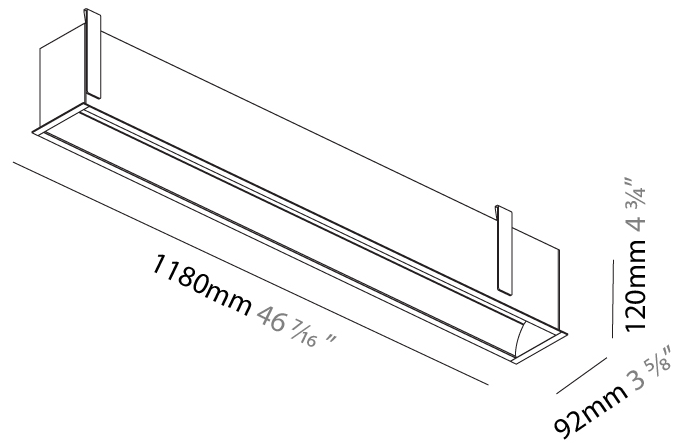

GENERAL

Series: Groove
Subseries: Groove Square
Brand: Prolight
Division: Architectural
Mounting Type: Recessed
Mounting Location: Ceiling
Subcategory: Profile

PHYSICAL

Shape: Rectangle
Length (mm): 1180
Length (in): 46 7/16
Width (mm): 92
Width (in): 3 5/8
Height (mm): 120
Height (in): 4 3/4
Ceiling Thickness (mm): 10 - 25
Ceiling Thickness (in): 3/8 - 1
Min. Recessing Depth (mm): 160
Min. Recessing Depth (in): 6 5/16
Light Distribution: Direct
Weight (kg): 5.195
Weight (lbs): 11.43
Diffuser: PMMA - Opal
Fixture Finish: [ANA / SSR / BKV / CWI / CRY / HAB / MSR / UFT / ITA / RUA / OGR / FTG / MYG / RWR / LOD / PUS / FRO / FUP / KIA / POP / BLS / SPG / MEY / GOH / GUM / CHC / COM / ABZ / JAG / OBR / MOS / ROR](#)
Fixture Material: Aluminum
Cut-out Measurements: 1170mm / 46 1/16" x 85mm / 3 3/8"

ELECTRICAL

Lamp Type: LED (Zhaga Standard)
Input Wattage (W): 20.2
Total Output Wattage (W): 16 / 12.8 (3500K)
[Dimming: 0-10V Dimming / Phase Dimming (120Vac Only)](#)
Driver Included: Yes
Driver Location: Integrated
Driver Type: Constant Current - 120 / 277Vac
Driver Class: Class 2
Input Voltage (V): 120 - 277
Constant Current (MA): 350 / 400 (3500K)

LED

[Color Temperature (°K): 3000 / 3500 / 4000](#)
Max. Delivered Lumen (lm): 1370 / 1421 / 1450
CRI: >90 CRI
Lamp Life (hrs): 50000

OPTICAL

RATINGS AND CERTIFICATIONS

Certified By: Certified for North American Standards
IP rating: IP20