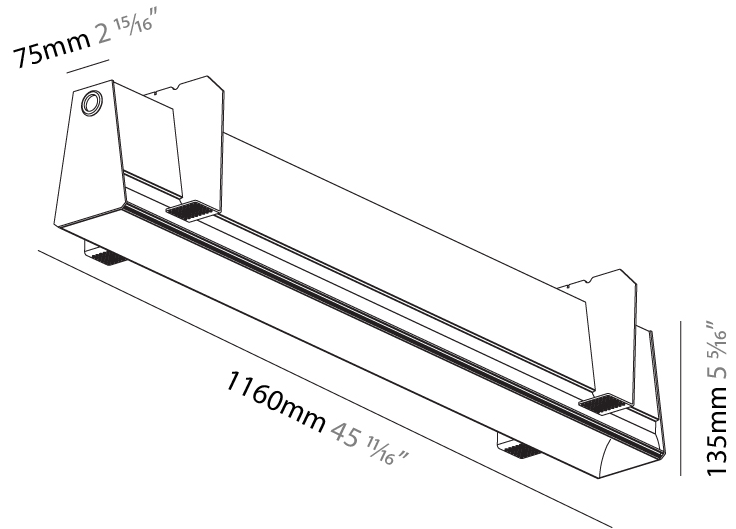

PHYSICAL

Shape: Rectangle
Length (mm): 1160
Length (in): 45 11/16
Width (mm): 75
Width (in): 2 15/16
Height (mm): 135
Height (in): 5 5/16
Ceiling Thickness (mm): 10 / 12.5 / 15
Ceiling Thickness (in): 3/8 or 1/2 or 9/16
Min. Recessing Depth (mm): 170
Min. Recessing Depth (in): 6 11/16
Light Distribution: Direct
Weight (kg): 4.704
Weight (lbs): 10.35
Diffuser: PMMA - Opal
Fixture Finish: SSR / BKV / CWI / CRY / HAB / LAG / UFT / ITA / RUA / RUR / MIC / FTG / MYG / TWT / LOD / PUS / FRO / FUP / KIA / POP / BLS / SPG / MEY / GOH / GUM / CHC / COM / ABZ / JAG / OBR / MOS / ROR
Fixture Material: Aluminum
Cut-out Measurements: 1170mm / 46 1/16" x 92mm / 3 5/8"
Upon Request: Unique Sizes Unique Ceiling Thickness

ELECTRICAL

Lamp Type: LED (Zhaga Standard)
Input Wattage (W): 20.2
Total Output Wattage (W): 16 / 12.8 (3500K)
Dimming: 0-10V Dimming / Phase Dimming (120Vac Only)
Driver Included: Yes
Driver Location: Integrated
Driver Type: Constant Current - 120 / 277Vac
Driver Class: Class 2
Input Voltage (V): 120 - 277
Constant Current (MA): 350 / 400 (3500K)

LED

Color Temperature (°K): 3000 / 3500 / 4000
Max. Delivered Lumen (lm): 1370 / 1421 / 1450
CRI: >90 CRI
Lamp Life (hrs): 50000
Upon Request: Special Color Temperature RGB-W Tunable White CRI (no minimum qty) price increase + longer lead time

OPTICAL

RATINGS AND CERTIFICATIONS

Certified By: Certified for North American Standards
IP rating: IP20