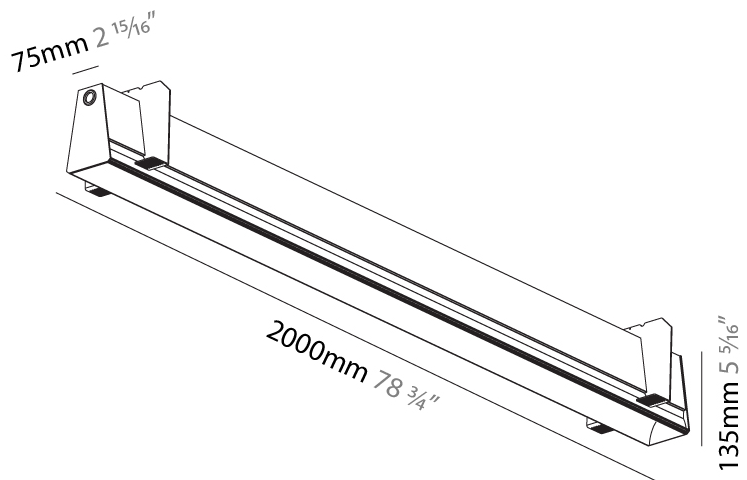

PHYSICAL

Shape: Rectangle
Length (mm): 2000
Length (in): 78 3/4
Width (mm): 75
Width (in): 2 15/16
Height (mm): 135
Height (in): 5 5/16
Ceiling Thickness (mm): 10 / 12.5 / 15
Ceiling Thickness (in): 3/8 or 1/2 or 9/16
Min. Recessing Depth (mm): 170
Min. Recessing Depth (in): 6 11/16
Light Distribution: Direct
Weight (kg): 7.728
Weight (lbs): 17.04
Diffuser: PMMA - Opal
Fixture Finish: SSR / BKV / CWI / CRY / HAB / LAG / UFT / ITA / RUA / RUR / MIC / FTG / MYG / TWT / LOD / PUS / FRO / FUP / KIA / POP / BLS / SPG / MEY / GOH / GUM / CHC / COM / ABZ / JAG / OBR / MOS / ROR
Fixture Material: Aluminum
Cut-out Measurements: 2010mm / 79 1/8" x 92mm / 3 5/8"
Upon Request: Unique Sizes Unique Ceiling Thickness

ELECTRICAL

Lamp Type: LED (Zhaga Standard)
Input Wattage (W): 35.4
Total Output Wattage (W): 28 / 22.8 (3500K)
Dimming: 0-10V Dimming / Phase Dimming (120Vac Only)
Driver Included: Yes
Driver Location: Integrated
Driver Type: Constant Current - 120 / 277Vac
Driver Class: Class 2
Input Voltage (V): 120 - 277
Constant Current (MA): 350 / 700 (3500K)

LED

Color Temperature (°K): 3000 / 3500 / 4000
Max. Delivered Lumen (lm): 2400 / 2479 / 2530
CRI: >90 CRI
Lamp Life (hrs): 50000
Upon Request: Special Color Temperature RGB-W Tunable White CRI (no minimum qty) price increase + longer lead time

OPTICAL

RATINGS AND CERTIFICATIONS

Certified By: Certified for North American Standards
IP rating: IP20