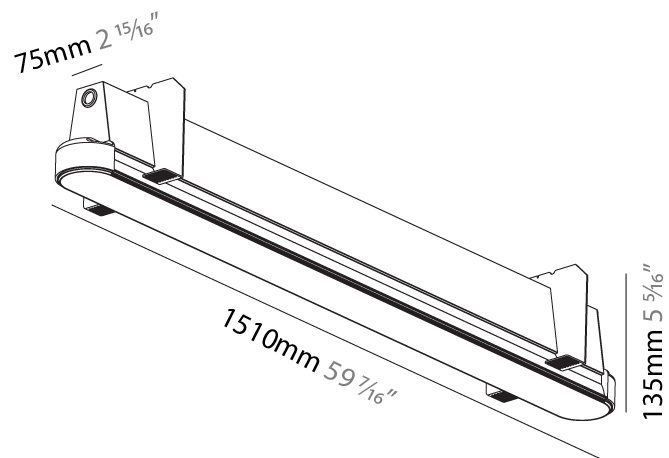

Shape: Oblong
Length (mm): 1510
Length (in): 59 7/16
Width (mm): 75
Width (in): 2 15/16
Height (mm): 135
Height (in): 5 5/16
Ceiling Thickness (mm): 10 / 12.5 / 15
Ceiling Thickness (in): 3/8 or 1/2 or 9/16
Min. Recessing Depth (mm): 170
Min. Recessing Depth (in): 6 11/16
Light Distribution: Direct
Weight (kg): 5.949
Weight (lbs): 13.09
Installation Requirement: Ceiling Thickness: 10mm / 12mm / 15mm
Diffuser: PMMA - Opal
Fixture Finish: SSR / BKV / CWI / CRY / HAB / LAG / UFT / ITA / RUA / RUR / MIC / FTG / MYG / TWT / LOD / PUS / FRO / FUP / KIA / POP / BLS / SPG / MEY / GOH / GUM / CHC / COM / ABZ / JAG / OBR / MOS / ROR
Fixture Material: Aluminum
Cut-out Measurements: 1528mm / 60 3/16" x 92mm / 3 5/8"
Upon Request: Unique Sizes Unique Ceiling Thickness

ELECTRICAL

Lamp Type: LED (Zhaga Standard)
Input Wattage (W): 25.3
Total Output Wattage (W): 20 / 16 (3500K)
Dimming: 0-10V Dimming / Phase Dimming (120Vac Only)
Driver Included: Yes
Driver Location: Integrated
Driver Type: Constant Current - 120 / 277Vac
Driver Class: Class 2
Input Voltage (V): 120 - 277
Constant Current (MA): 350 / 500 (3500K)

LED

Color Temperature (°K): 3000 / 3500 / 4000
Max. Delivered Lumen (lm): 1710 / 1774 / 1810
CRI: >90 CRI
Lamp Life (hrs): 50000
Upon Request: Special Color Temperature RGB-W Tunable White CRI (no minimum qty) price increase + longer lead time

OPTICAL

RATINGS AND CERTIFICATIONS

Certified By: Certified for North American Standards
IP rating: IP20