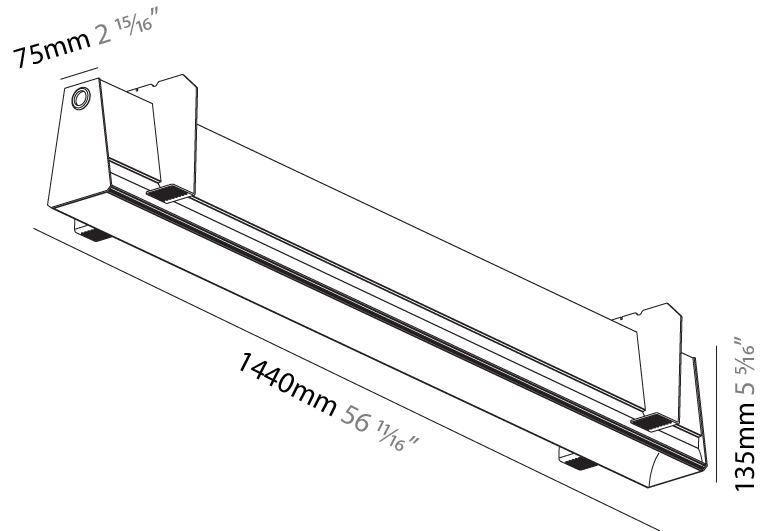

PHYSICAL

Shape: Rectangle
Length (mm): 1440
Length (in): 56 ¹¹/₁₆
Width (mm): 75
Width (in): 2 ¹⁵/₁₆
Height (mm): 135
Height (in): 5 ⁵/₁₆
Ceiling Thickness (mm): 10 / 12.5 / 15
Ceiling Thickness (in): 3/8 or 1/2 or 9/16
Min. Recessing Depth (mm): 170
Min. Recessing Depth (in): 6 ¹¹/₁₆
Light Distribution: Direct
Weight (kg): 5.62
Weight (lbs): 12.36
Diffuser: PMMA - Opal
Fixture Finish: SSR / BKV / CWI / CRY / HAB / LAG / UFT / ITA / RUA / RUR / MIC / FTG / MYG / TWT / LOD / PUS / FRO / FUP / KIA / POP / BLS / SPG / MEY / GOH / GUM / CHC / COM / ABZ / JAG / OBR / MOS / ROR
Fixture Material: Aluminum
Cut-out Measurements: 1450mm / 57 1/16" x 92mm / 3 5/8"
Upon Request: Unique Sizes Unique Ceiling Thickness

ELECTRICAL

Lamp Type: LED (Zhaga Standard)
Input Wattage (W): 25.3
Total Output Wattage (W): 20 / 16 (3500K)
Dimming: 0-10V Dimming / Phase Dimming (120Vac Only)
Driver Included: Yes
Driver Location: Integrated
Driver Type: Constant Current - 120 / 277Vac
Driver Class: Class 2
Input Voltage (V): 120 - 277
Constant Current (MA): 350 / 500 (3500K)

LED

Color Temperature (°K): 3000 / 3500 / 4000
Max. Delivered Lumen (lm): 1710 / 1774 / 1810
CRI: >90 CRI
Lamp Life (hrs): 50000
Upon Request: Special Color Temperature RGB-W Tunable White CRI (no minimum qty) price increase + longer lead time

OPTICAL

RATINGS AND CERTIFICATIONS

Certified By: Certified for North American Standards
IP rating: IP20