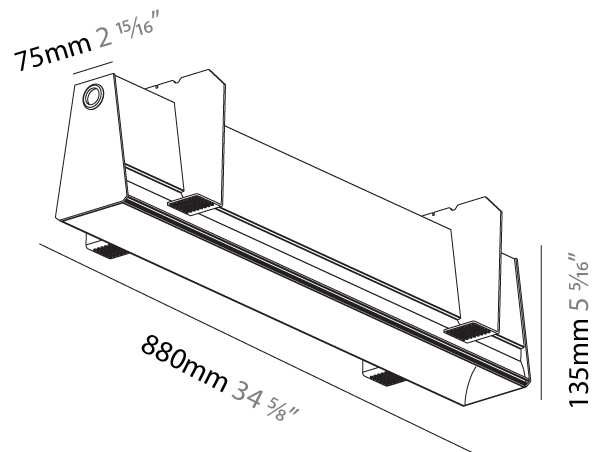

PHYSICAL

Shape: Rectangle
Length (mm): 880
Length (in): 34 5/8
Width (mm): 75
Width (in): 2 15/16
Height (mm): 135
Height (in): 5 5/16
Ceiling Thickness (mm): 10 / 12.5 / 15
Ceiling Thickness (in): 3/8 or 1/2 or 9/16
Min. Recessing Depth (mm): 170
Min. Recessing Depth (in): 6 11/16
Light Distribution: Direct
Weight (kg): 3.786
Weight (lbs): 8.33
Diffuser: PMMA - Opal
Fixture Finish: SSR / BKV / CWI / CRY / HAB / LAG / UFT / ITA / RUA / RUR / MIC / FTG / MYG / TWT / LOD / PUS / FRO / FUP / KIA / POP / BLS / SPG / MEY / GOH / GUM / CHC / COM / ABZ / JAG / OBR / MOS / ROR
Fixture Material: Aluminum
Cut-out Measurements: 890mm / 35 1/16" x 92mm / 3 5/8"
Upon Request: Unique Sizes Unique Ceiling Thickness

ELECTRICAL

Lamp Type: LED (Zhaga Standard)
Input Wattage (W): 15.2
Total Output Wattage (W): 12 / 11.2 (3500K)
Dimming: 0-10V Dimming / Phase Dimming (120Vac Only)
Driver Included: Yes
Driver Location: Integrated
Driver Type: Constant Current - 120 / 277Vac
Driver Class: Class 2
Input Voltage (V): 120 - 277
Constant Current (MA): 350 / 375 (3500K)

LED

Color Temperature (°K): 3000 / 3500 / 4000
Max. Delivered Lumen (lm): 1030 / 1058 / 1080
CRI: >90 CRI
Lamp Life (hrs): 50000
Upon Request: Special Color Temperature RGB-W Tunable White CRI (no minimum qty) price increase + longer lead time

OPTICAL

RATINGS AND CERTIFICATIONS

Certified By: Certified for North American Standards
IP rating: IP20