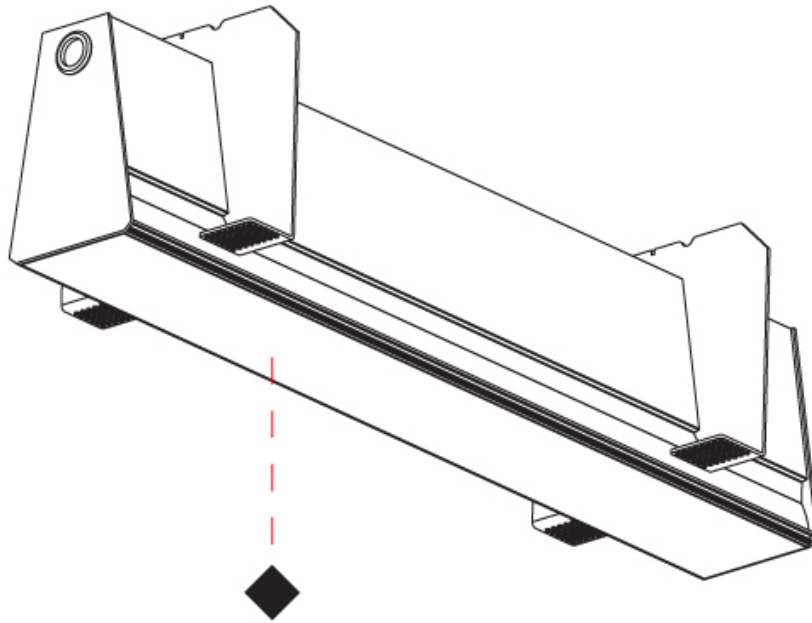

GROOVE SQUARE TRIMLESS

A35649-

PROJECT	_____
TYPE	_____
SPECIFIER	_____
QUANTITY	_____
DATE	_____