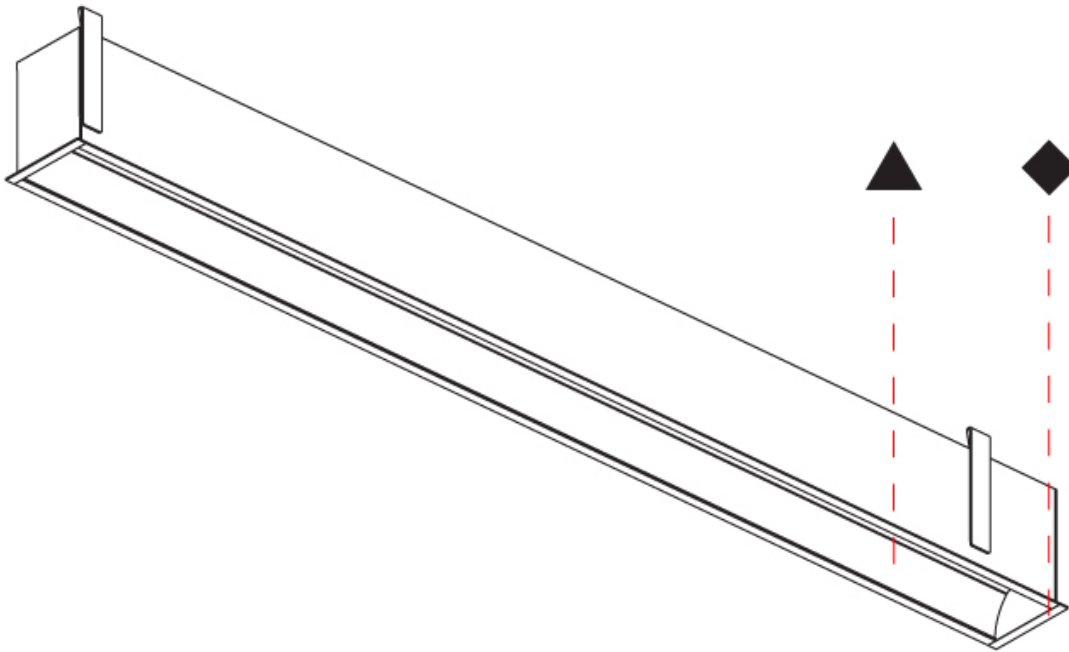

GROOVE SQUARE RECESSED

A35662-

PROJECT _____

TYPE _____

SPECIFIER _____

QUANTITY _____

DATE _____