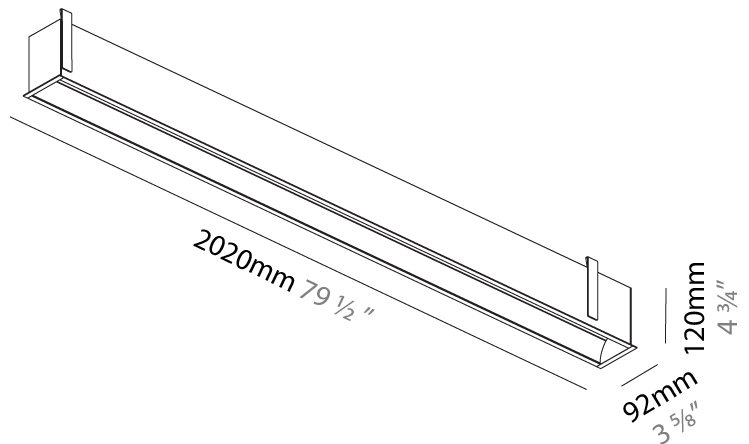

GENERAL

Series: Groove
Subseries: Groove Square
Brand: Prolight
Division: Architectural
Mounting Type: Recessed
Mounting Location: Ceiling
Subcategory: Profile

PHYSICAL

Shape: Rectangle
Length (mm): 2020
Length (in): 79 1/2
Width (mm): 92
Width (in): 3 5/8
Height (mm): 120
Height (in): 4 3/4
Ceiling Thickness (mm): 10 - 25
Ceiling Thickness (in): 3/8 - 1
Min. Recessing Depth (mm): 160
Min. Recessing Depth (in): 6 5/16
Light Distribution: Direct
Weight (kg): 8.638
Weight (lbs): 19
Diffuser: PMMA - Opal
Fixture Finish: [ANA / SSR / BKV / CWI / CRY / HAB / MSR / UFT / ITA / RUA / OGR / FTG / MYG / RWR / LOD / PUS / FRO / FUP / KIA / POP / BLS / SPG / MEY / GOH / GUM / CHC / COM / ABZ / JAG / OBR / MOS / ROR](#)
Fixture Material: Aluminum
Cut-out Measurements: 2010mm / 79 1/8" x 85mm / 3 3/8"

ELECTRICAL

Lamp Type: LED (Zhaga Standard)
Input Wattage (W): 35.4
Total Output Wattage (W): 28 / 22.4 (3500K)
[Dimming: 0-10V Dimming / Phase Dimming (120Vac Only)](#)
Driver Included: Yes
Driver Location: Integrated
Driver Type: Constant Current - 120 / 277Vac
Driver Class: Class 2
Input Voltage (V): 120 - 277
Constant Current (MA): 350 / 700 (3500K)

LED

[Color Temperature (°K): 3000 / 3500 / 4000](#)
Max. Delivered Lumen (lm): 2400 / 2479 / 2530
CRI: >90 CRI
Lamp Life (hrs): 50000

OPTICAL

RATINGS AND CERTIFICATIONS

Certified By: Certified for North American Standards
IP rating: IP20