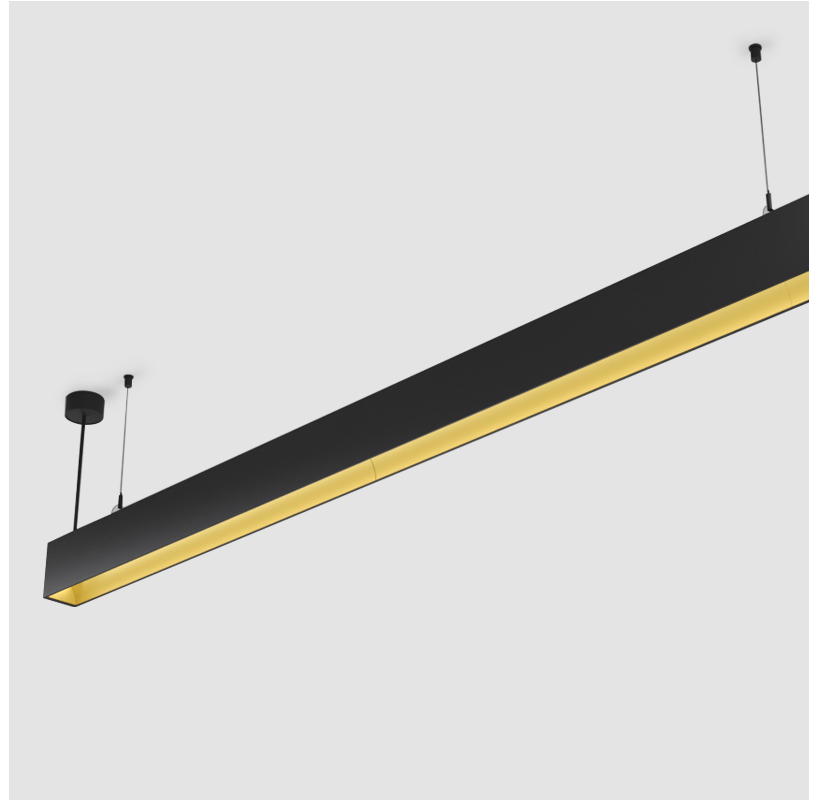

PROJECT	_____
TYPE	_____
SPECIFIER	_____
QUANTITY	_____
DATE	_____

GROOVE SUSPENSION

A3GR-SUS-SYS

base number

1. To build a product code in our configurator select the specify button on the base model # product page
2. To build a manual product code on this datasheet choose from the options listed below in blue font and add the suffix to the base model #

GENERAL

Series: Groove
Brand: Prolicht
Division: Architectural
Mounting Type: Suspension
Mounting Location: Ceiling
Subcategory: Profile

PHYSICAL

Length (mm): Custom length
Length (in): Custom length
Fixture Finish: SSR / BKV / CWI / CRY / HAB / LAG / UFT / ITA / RUA / RUR / MIC / FTG / MYG / TWT / LOD / PUS / FRO / FUP / KIA / POP / BLS / SPG / MEY / GOH / GUM / CHC / COM / ABZ / JAG / OBR / MOS / ROR

ELECTRICAL

Lamp Type: LED (Zhaga Standard)
Dimming: 0-10V Dimming / Phase Dimming (120Vac Only)
Driver Included: Yes
Driver Location: Integrated
Driver Type: Constant Current - 120 / 277Vac
Driver Class: Class 2
Input Voltage (V): 120 - 277
Constant Current (MA): 350 / 100-125 / 350

LED

CRI: >90 CRI
Lamp Life (hrs): 50000
Upon Request: Color Temperature RGB-W Tunable CRI (no minimum qty) price increase + longer lead time

OPTICAL

RATINGS AND CERTIFICATIONS

Certified By: Certified for North American Standards
IP rating: IP20