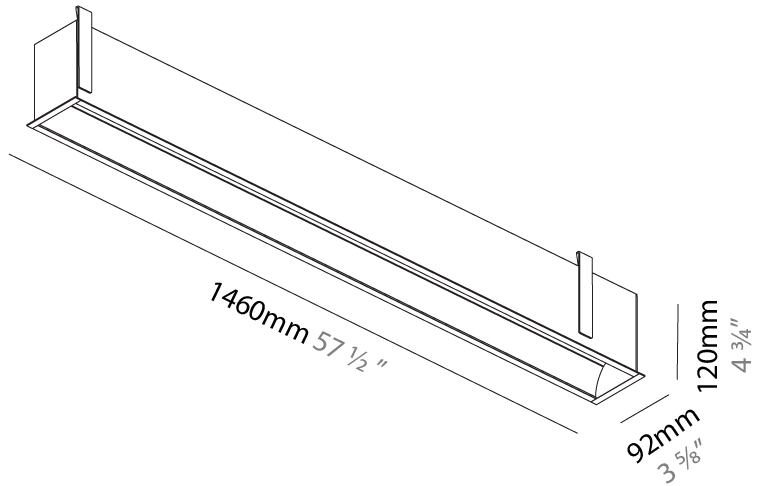

GENERAL

Series: Groove
Subseries: Groove Square
Brand: Prolight
Division: Architectural
Mounting Type: Recessed
Mounting Location: Ceiling
Subcategory: Profile

PHYSICAL

Shape: Rectangle
Length (mm): 1460
Length (in): 57 1/2
Width (mm): 92
Width (in): 3 5/8
Height (mm): 120
Height (in): 4 3/4
Ceiling Thickness (mm): 10 / 12.5 / 15 / 25
Ceiling Thickness (in): 3/8 or 1/2 or 9/16 or 1
Min. Recessing Depth (mm): 160
Min. Recessing Depth (in): 6 5/16
Light Distribution: Direct
Weight (kg): 6.306
Weight (lbs): 13.87
Diffuser: PMMA - Opal
Fixture Finish: ANA / SSR / BKV / CWI / CRY / HAB / MSR / UFT / ITA / RUA / OGR / FTG / MYG / RWR / LOD / PUS / FRO / FUP / KIA / POP / BLS / SPG / MEY / GOH / GUM / CHC / COM / ABZ / JAG / OBR / MOS / ROR
Fixture Material: Aluminum
Cut-out Measurements: 1450mm / 57 1/16" x 85mm / 3 3/8"

ELECTRICAL

Lamp Type: LED (Zhaga Standard)
Input Wattage (W): 25.3
Total Output Wattage (W): 20 / 16 (3500K)
Dimming: 0-10V Dimming / Phase Dimming (120Vac Only)
Driver Included: Yes
Driver Location: Integrated
Driver Type: Constant Current - 120 / 277Vac
Driver Class: Class 2
Input Voltage (V): 120 - 277
Constant Current (MA): 350 / 500 (3500K)

LED

Color Temperature (°K): 3000 / 3500 / 4000
Max. Delivered Lumen (lm): 1710 / 1774 / 1810
CRI: >90 CRI
Lamp Life (hrs): 50000

OPTICAL

RATINGS AND CERTIFICATIONS

Certified By: Certified for North American Standards
IP rating: IP20